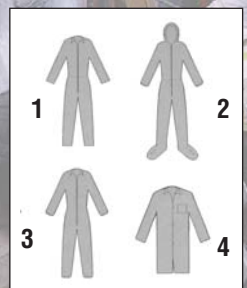

Coveralls & Aprons

P12BNSC	1 Size	Nonskid Shoe Covers 300/cs	Blue	47.96/cs	Not Shown
P12WPC	M-X4	Coveralls: Zipper front 25/cs	White	39.96/cs	1
P12WPCA	M-X4	Coveralls: zip front w/elastic 25/cs	White	46.96/cs	2
P12WPCE	M-X4	Coveralls: zip front w/elastic 25/cs	White	39.96/cs	3
P12WPL	S-X4	Lab Coat 25/cs	White	35.96/cs	4

Polypropylene Fabric; 1.25oz

- Excellent for splash protection from water and nonoil base liquids
- Breathable comfort and ease of disposal
- Serged Seams • Sold in case lots

Safety Fencing

PSF051R	4'x50' Safety fence w/ 2" x 1 3/4" Openings; Color: Orange 15lb polypropylene safety fence - diamond openings in material; Top of fence with smooth edge.	44.96/roll
PSF101D	4'x100' Safety fence w/ 2" x 1 3/4" Openings; Color: Orange Note: Same as above item, except in a 100' roll	89.96/roll
PSF101R	4'x100' Safety fence w/ 2 1/2" x 4" Openings; Color: Orange 14lb polypropylene safety fence - rectangle openings in material; Top of fence with smooth edge.	49.96/roll

*Each roll packaged in clear poly bag.