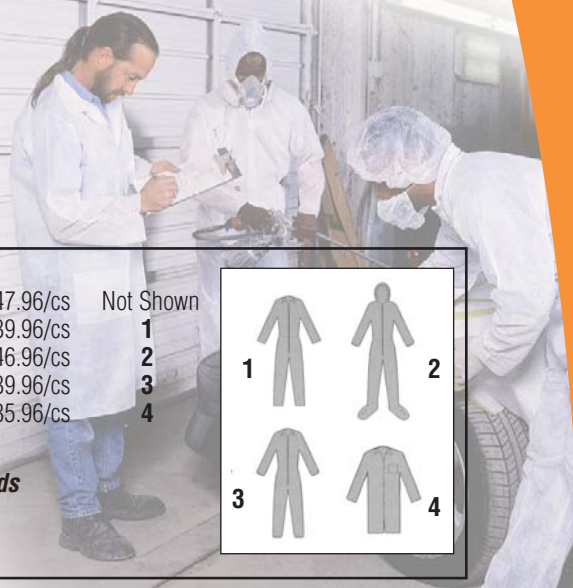

973-772-3399 • Fax: 973-772-5472

sales@ppprainwear.com • www.ppprainwear.com

Home Services Contact Us

Coveralls and Other Protective Clothing

	Description	Color	Qty/cs	Size	Price
P04BBC	Bouffant Cap	Blue	1,000/case	M	49.96
P04GBC/GR	Bouffant Cap	Green	1,000/case	M	49.96
P04WBC/W	Bouffant Cap	White	1,000/case	M-L	49.96
P04BPC/B	Pleated Bouffant Cap	Blue	1,000/case	M	50.96
P04WBC/W	Pleated Bouffant Cap	White	1,000/case	S-L	50.96
P04WPG/W	Beard Guard	White	1,000/case	1 size	49.96
P12BNSC	Non Skid Shoe Covers		300/cs	1 size	47.96